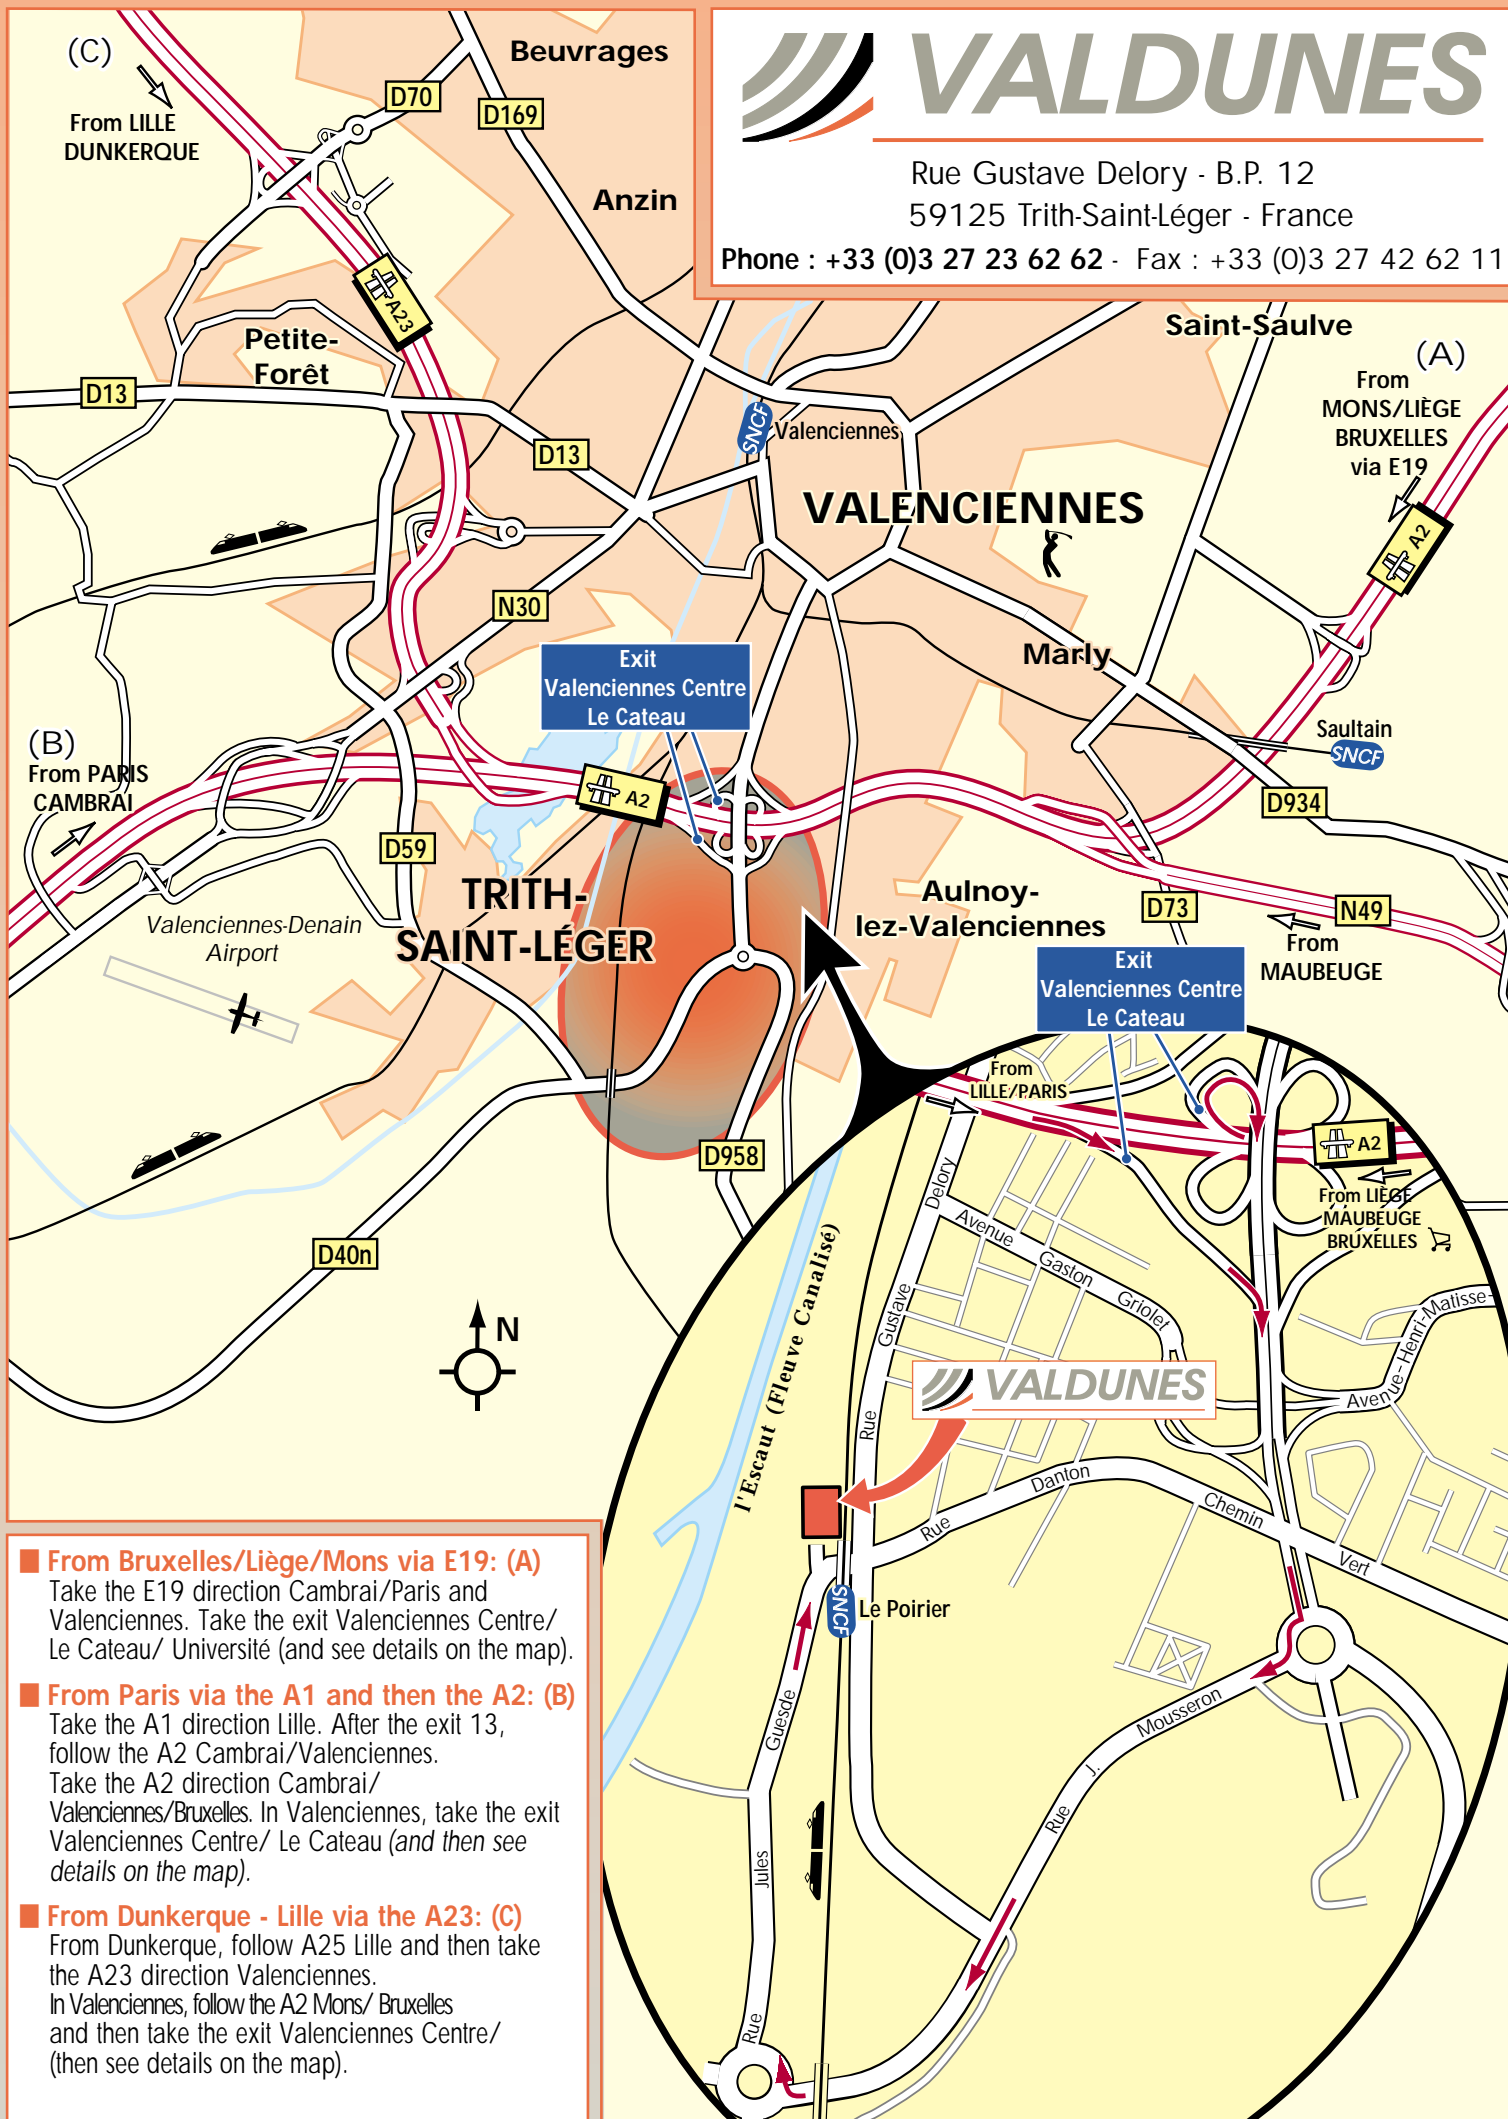

# VALDUNES

Rue Gustave Delory - B.P. 12  
59125 Trith-Saint-Léger - France

Phone : +33 (0)3 27 23 62 62 - Fax : +33 (0)3 27 42 62 11

- **From Bruxelles/Liège/Mons via E19: (A)**  
Take the E19 direction Cambrai/Paris and Valenciennes. Take the exit Valenciennes Centre/Le Cateau/ Université (and see details on the map).
- **From Paris via the A1 and then the A2: (B)**  
Take the A1 direction Lille. After the exit 13, follow the A2 Cambrai/Valenciennes. Take the A2 direction Cambrai/Valenciennes/Bruxelles. In Valenciennes, take the exit Valenciennes Centre/ Le Cateau (and then see details on the map).
- **From Dunkerque - Lille via the A23: (C)**  
From Dunkerque, follow A25 Lille and then take the A23 direction Valenciennes. In Valenciennes, follow the A2 Mons/ Bruxelles and then take the exit Valenciennes Centre/ (then see details on the map).