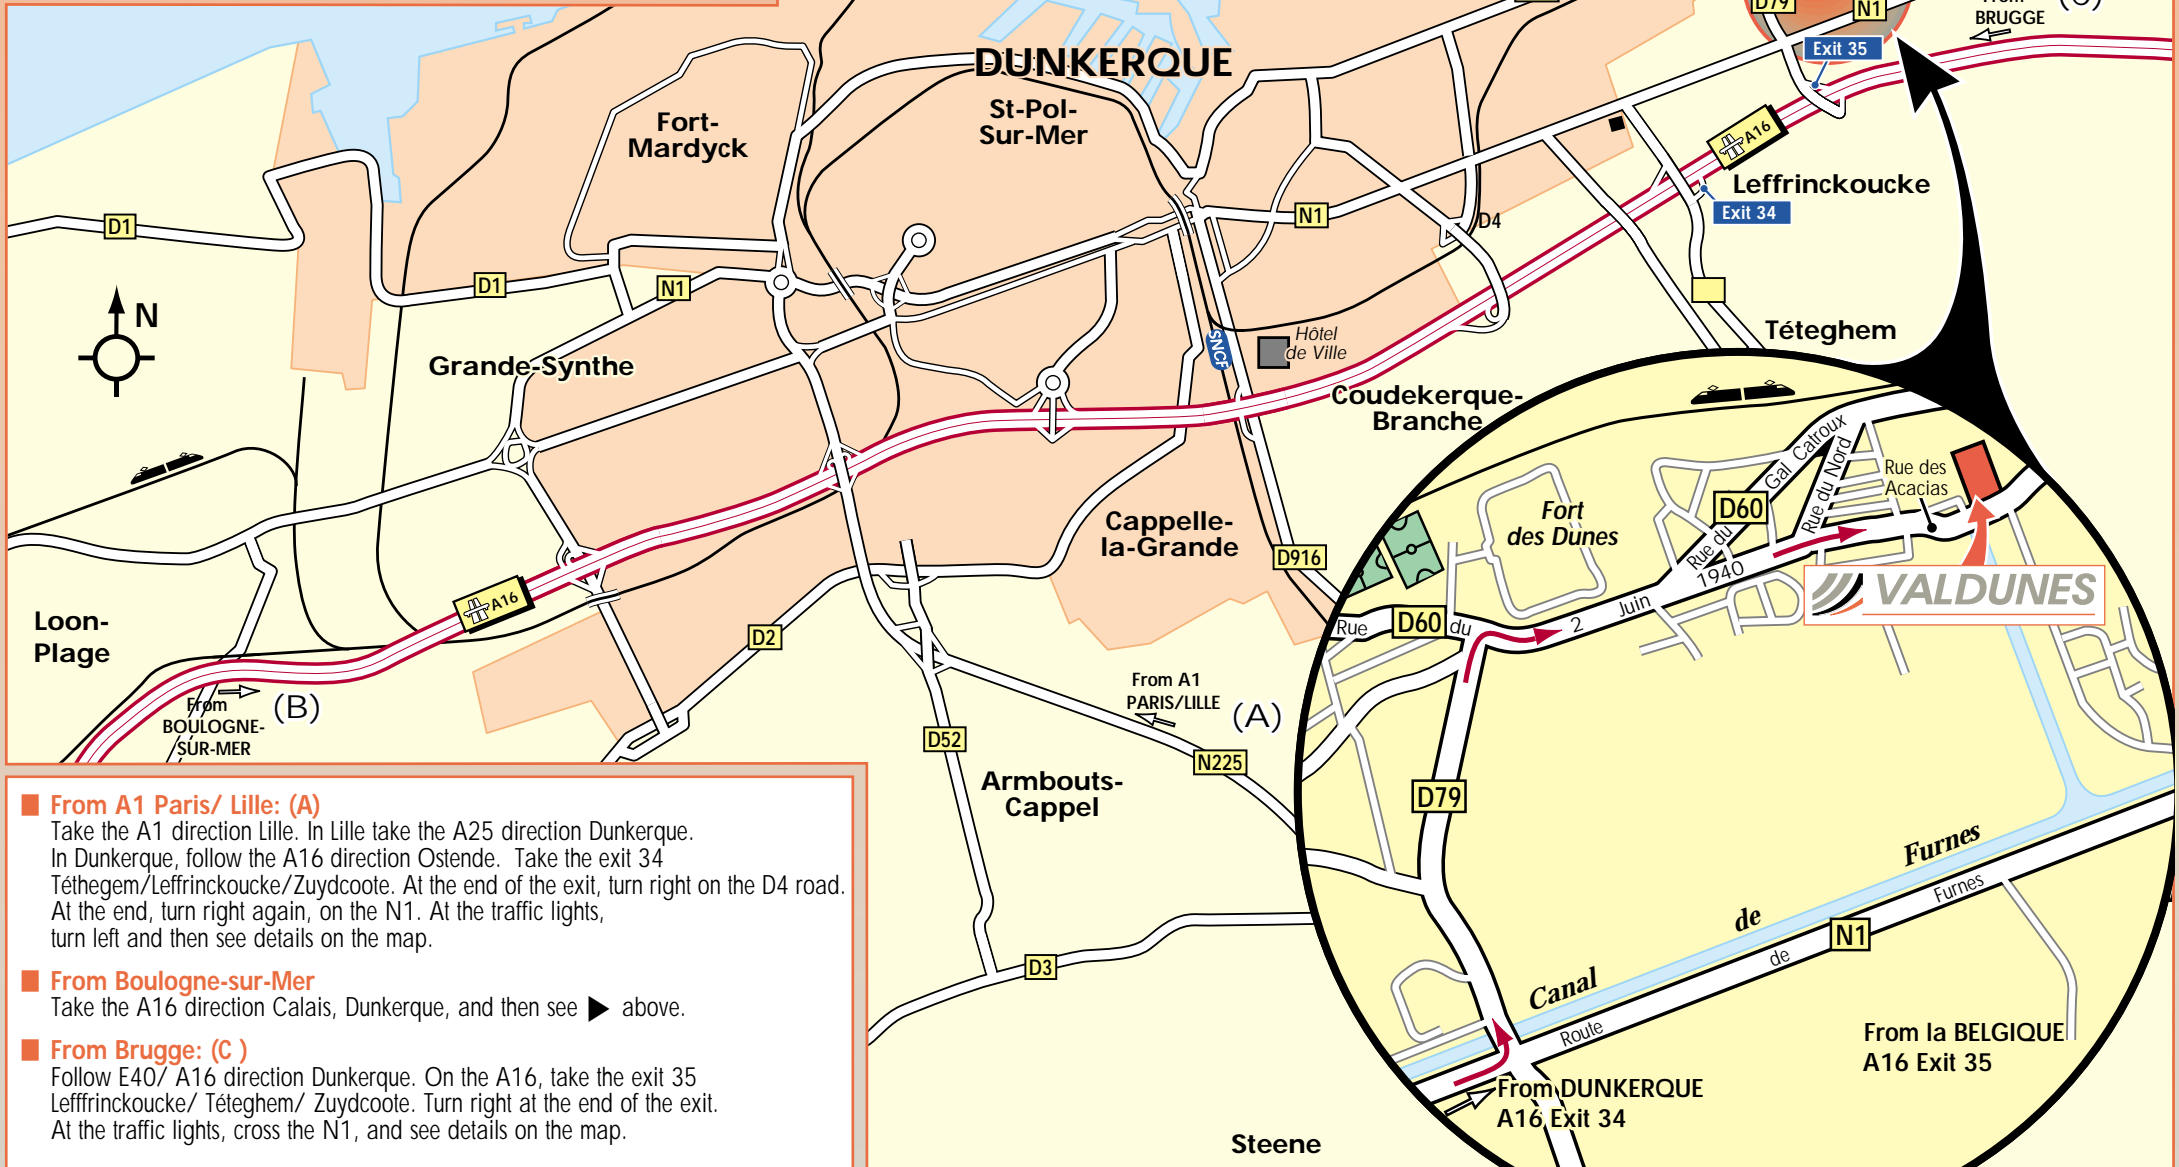

Usine des Dunes B.P. 129
59943 Dunkerque Cedex 2 - France

Phone : +33 (0)3 28 69 97 00 - Fax : +33 (0)3 28 69 96 68

- From A1 Paris/ Lille: (A)**
Take the A1 direction Lille. In Lille take the A25 direction Dunkerque. In Dunkerque, follow the A16 direction Ostende. Take the exit 34 Téthegem/Leffrinckoucke/Zuydcoote. At the end of the exit, turn right on the D4 road. At the end, turn right again, on the N1. At the traffic lights, turn left and then see details on the map.
- From Boulogne-sur-Mer**
Take the A16 direction Calais, Dunkerque, and then see ► above.
- From Brugge: (C)**
Follow E40/ A16 direction Dunkerque. On the A16, take the exit 35 Leffrinckoucke/ Téthegem/ Zuydcoote. Turn right at the end of the exit. At the traffic lights, cross the N1, and see details on the map.